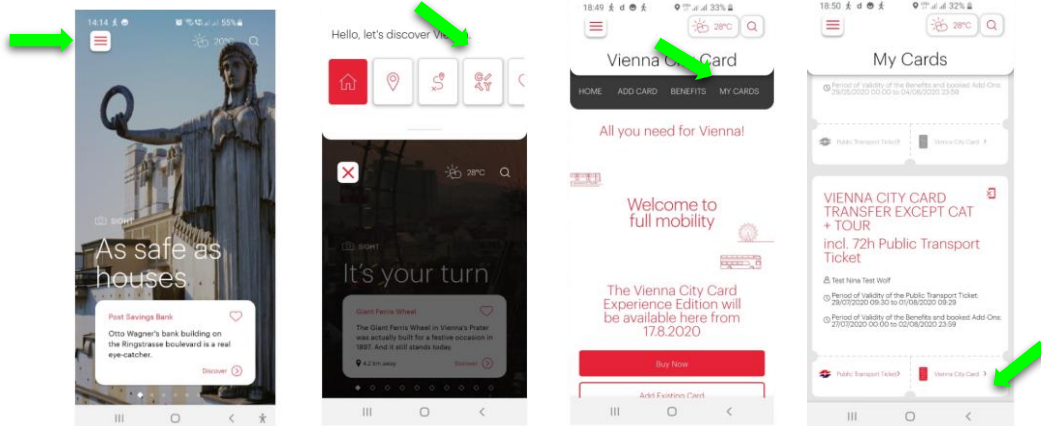

2) Choose your ticket type:

You can decide if you want to use an **app-ticket** or a **print at home-ticket**.

Set date and time when you want to use public transportation. From this point in time, you can also use the (optional) airport transfer and hop-on hop-off tour.

Transfer to the Vienna City Card App ivie - Vienna Guide is only possible on the mobile device. Open ivie and select "Add". Enter the activation number in order to add your activated Vienna City Card(s).

Franz Wiener | 4841-0451-4643-1 | [Transfer ticket to App ivie - Vienna Guide](#)

Wishing you a wonderful time in Vienna!

Please install the ivie on your smartphone. You can now click on the link to transfer the ticket to your phone.

6.1. Mobiles App Ticket

To find your app ticket in the ivie, click on the burger menu, select city card and my cards.

You can open your public transport ticket and your discount card by clicking on these buttons: